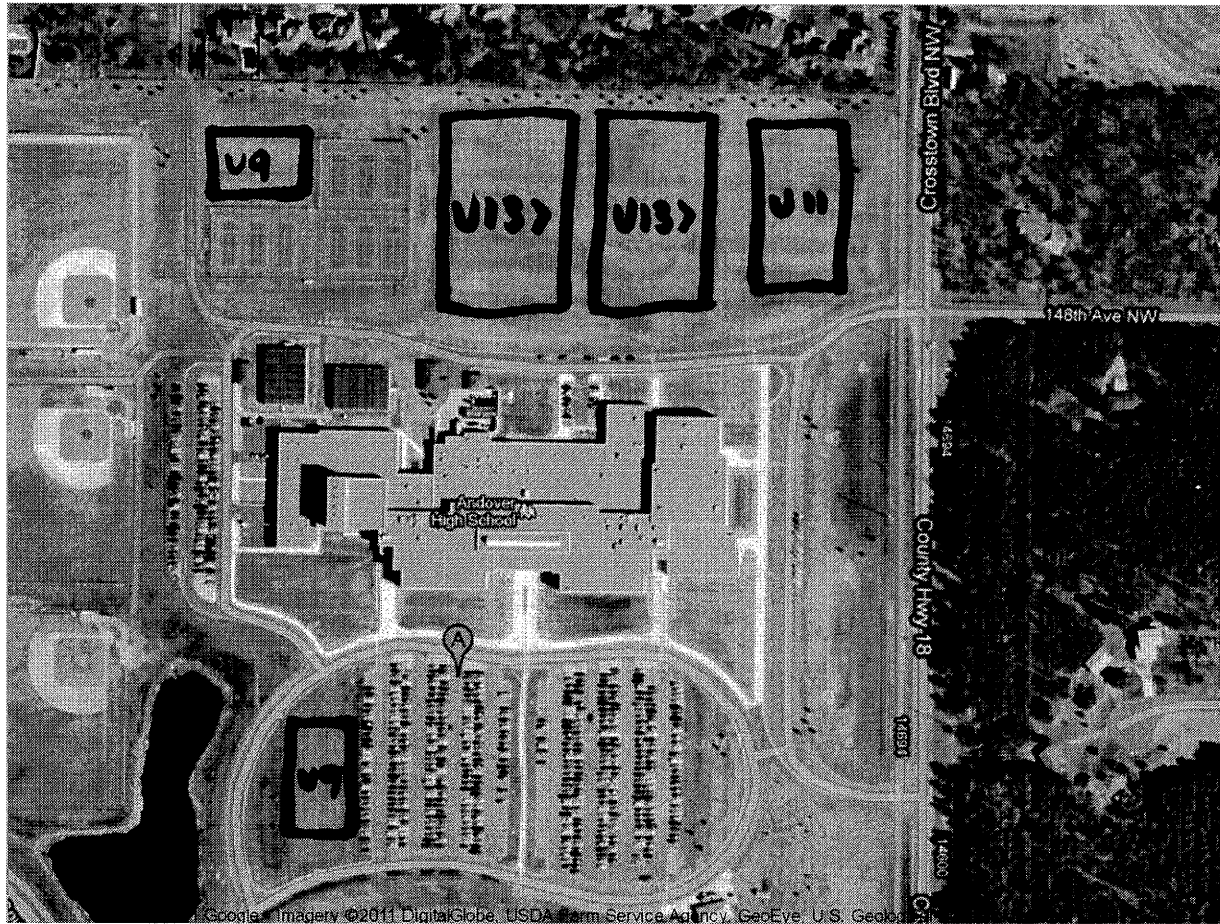

Google maps

To see all the details that are visible on the screen, use the "Print" link next to the map.

NMT22	Andover High School	2115 Andover Blvd.	Andover	MN	55304
Directions - NMT22 Field Updated: 4/7/11 View Map	From Hwy 10 in Coon Rapids: Go north on Hanson Blvd to Andover Blvd and take a left (west). Andover Blvd dead ends on the south side of the high school. This is the Andover High School Soccer Field Complex which is located on the North side of the building. Please, park on the South Side of the school in the parking lot and not on the North Side of the building.				